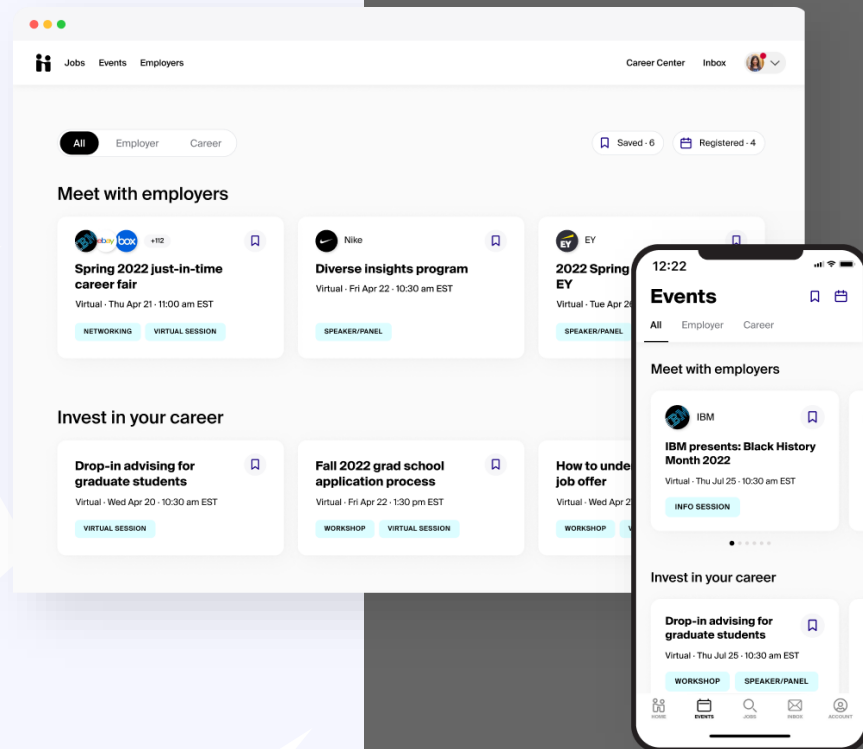

Employers are actively searching for students

275k+

searches for students per month

Handshake

Attend an event

Browse upcoming sessions on the “Events” page

- Meet with employers at events to learn more about a role you're interested in
- Attend career fairs virtually or in-person
- Check out events created by your career center designed to help your job search

Easy access to your career center

Schedule career advising appointments.

- Resume checks
- Mock interviews
- Career planning

Explore employers recommended by your career center and resources

Resources - curated content from your career center

The screenshot shows the Handshake website interface for Saint Francis University. At the top, there is a navigation bar with a logo (a lowercase 'i' in a circle) and links for 'Jobs', 'Events', 'Q&A', and 'Students'. On the right side of the navigation bar, there are links for 'Messages' and 'Career Center', with the 'Career Center' link circled in red. Below the navigation bar, the main content area features the text 'become that someone' in a large, red, serif font. To the left of this text is the Saint Francis University logo, which is a circular seal with 'SAINT FRANCIS UNIVERSITY' and the years '18' and '47'. Below the logo and text is the text 'Saint Francis University'. Further down, there is a section titled 'What can we help you find?' with four buttons: 'Appointments -', 'Resources -', 'First Destination -', and 'Surveys -'. The 'Resources -' button is circled in red and contains the text 'Read curated content from your career center'. The other buttons have brief descriptions: 'Appointments -' (Schedule time to meet with experts and build your career), 'First Destination -' (Let us know what you'll be doing after graduation), and 'Surveys -' (Answer questions from your career center).