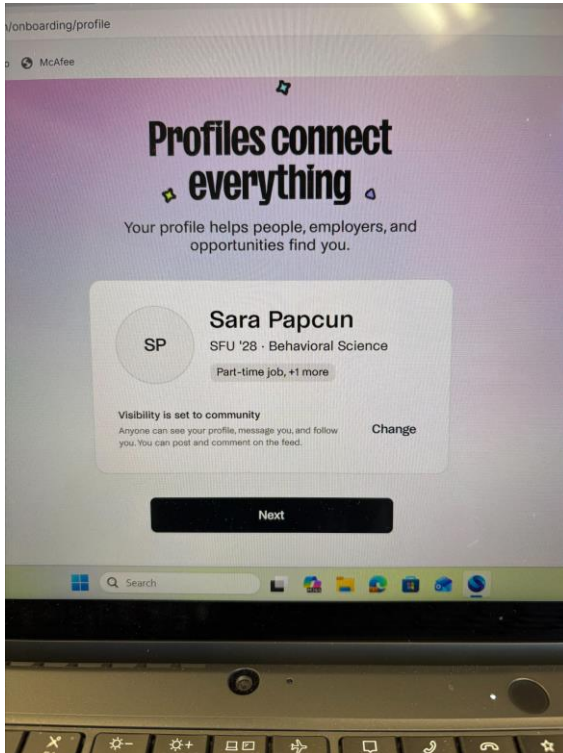

Handshake – Hiring Information

What kind of jobs are you open to?

What jobs sounds interesting?

What industries are you curious about?

Where are you open to working?

Handshake – Profile Connects You!

- Make sure your information is all correct
- Visibility is set to community
- Click “Next”

Handshake – Career Advice and Let's Do This!

Download the app

Search for Handshake on the
App Store or Google Play

Handshake Jobs & Careers 4+

#1 Job App for Students

[Stryder Corp.](#)

#45 in Business

★★★★★ 4.8 • 61.8K Ratings

Free

Explore popular jobs
for your major
and interests

Handshake: Log in

Open the camera app to scan QR code and tap the notification that pops up.

Or visit

francis.joinhandshake.com

THANK YOU!

Thank you so much and we'll see you in
the fall!