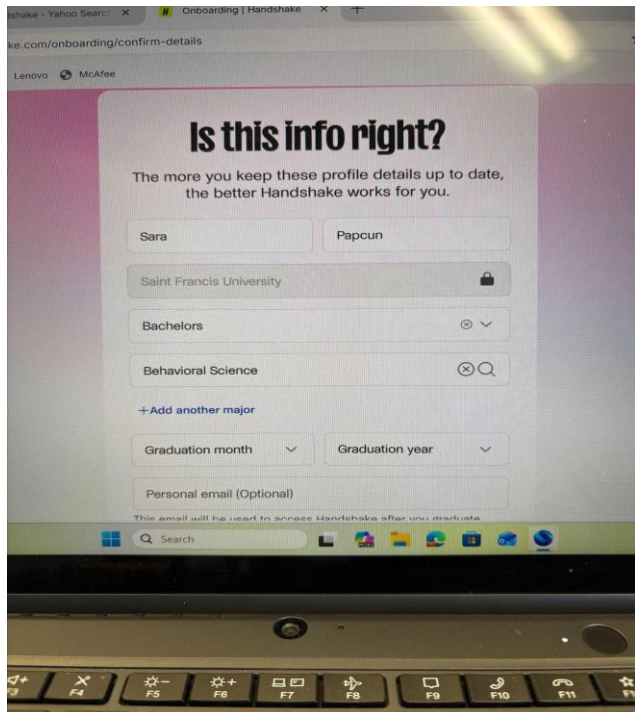

- Once logged on, you will be required to confirm a few details about your education plans.
- Make sure you check that your degree and major are correct.
- Select your graduation month and year (May 2030)