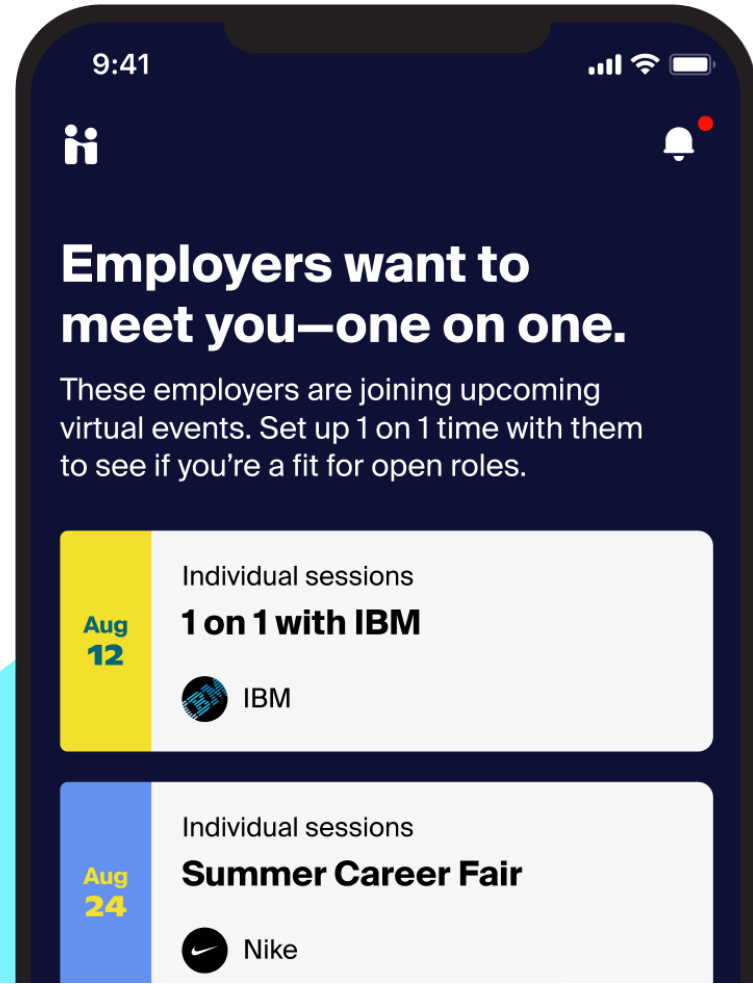

Handshake

careershift
job hunting & career management solutions

LinkedIn

become that **someone**

How do I get resume and other career help?

- **Email** careerservices@francis.edu for questions and career help
- **Schedule an appointment** on Handshake
- Review your **on-demand resources** on francis.edu/career
- Attend our **career workshops** for more guidance and tips

Handshake is the #1 way college students find jobs

Join today and get recruited by
the top employers for **full-time,**
part-time jobs, and **internships**

GET HIRED

Where do you want to go?

950k+ employers of all shapes and sizes