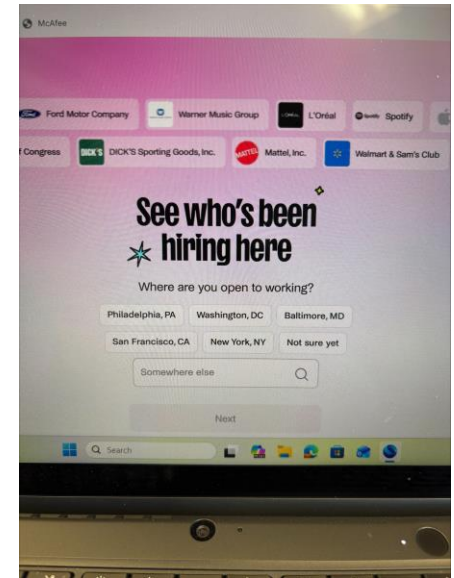

Handshake – Hiring Information

What kind of jobs are you open to?

What jobs sounds interesting?

What industries are you curious about?

Where are you open to working?

Handshake – Profile Connects You!

- Make sure your information is all correct
- Visibility is set to community
- Click “Next”

Handshake – Career Advice and Let's Do This!

Download the app

Search for Handshake on the
App Store or Google Play

Handshake Jobs & Careers 4+

#1 Job App for Students

[Stryder Corp.](#)

#45 in Business

★★★★★ 4.8 • 61.8K Ratings

Free

Explore popular jobs
for your major
and interests

Handshake: Log in

Open the camera app to scan QR code and tap the notification that pops up.

Or visit

francis.joinhandshake.com

THANK YOU!

Thank you so much and we'll see you in
the fall!