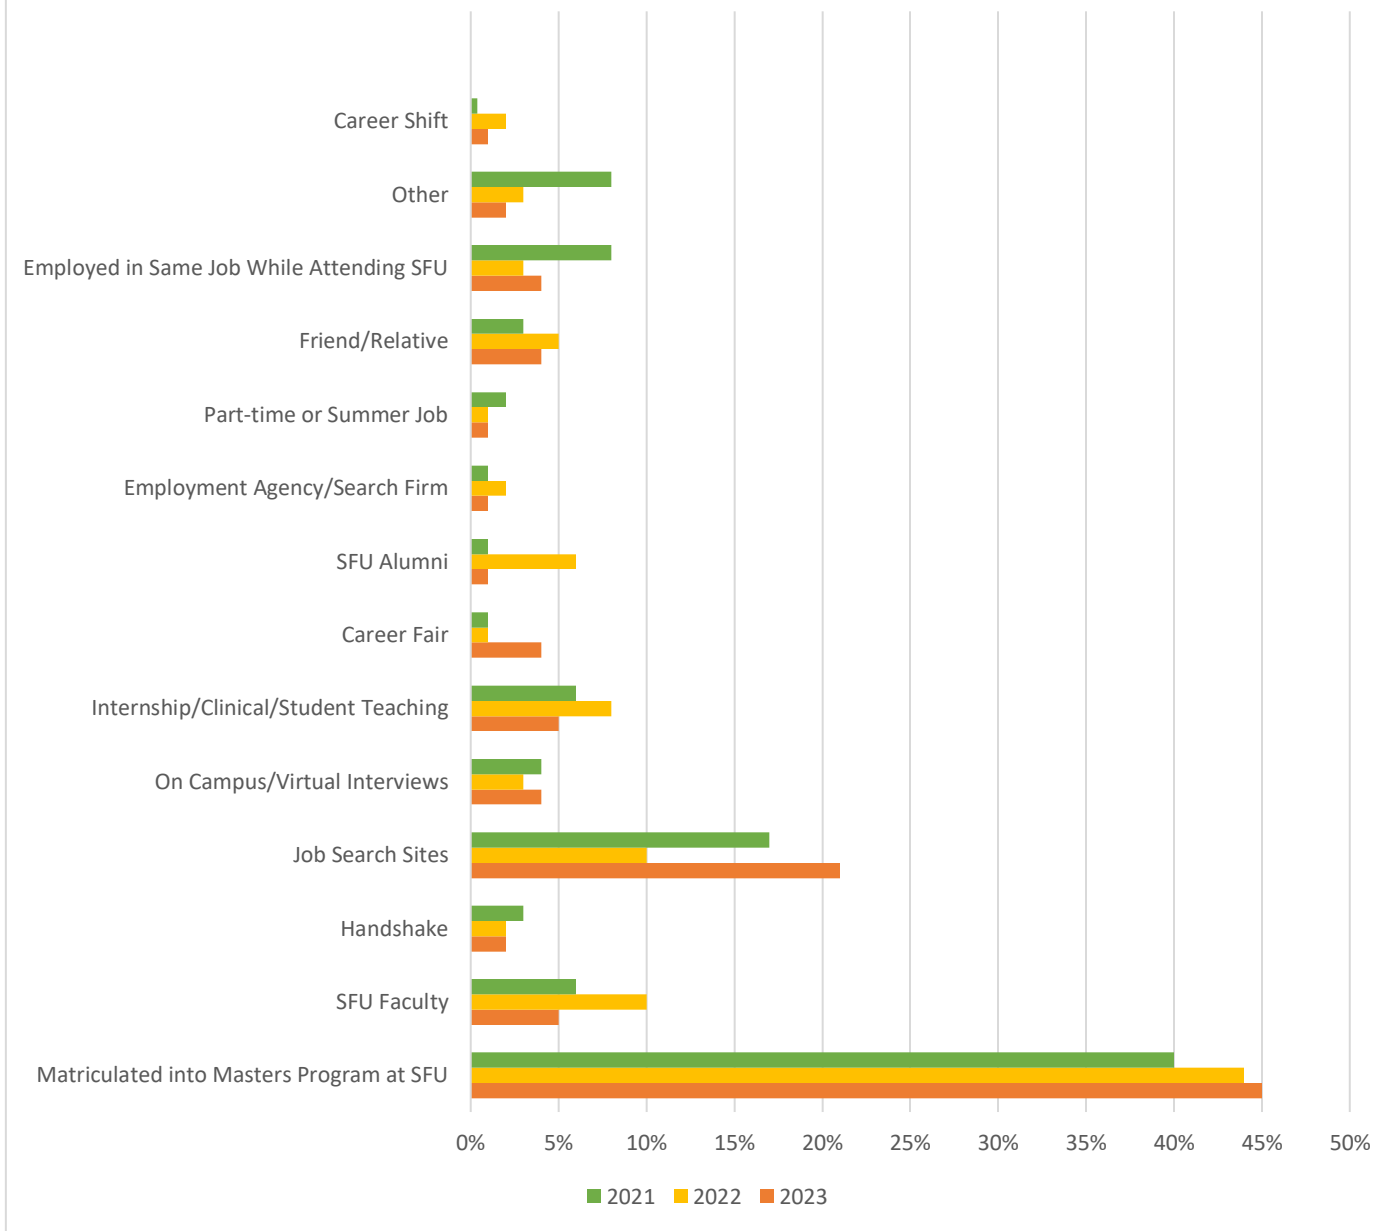

Method(s) Used to Secure Employment/Graduate School

Methodology

The Class of 2023 First Destination Survey was distributed by the Career Services Office to 657 undergraduate and graduate students who graduated from Saint Francis University in August 2022, December 2022, and May 2023. * Each graduate received an email with a link to the survey and a paper copy of the survey by regular mail in October 2023. Two months later, in December 2023, each non-respondent was contacted again by email. Faculty, staff, advisors, and academic departments were then contacted to obtain any available post-graduation information for non-respondents. In addition to the mailings and faculty contact, follow-up emails were sent to non-respondents. Social media tools (LinkedIn, Facebook, and Instagram) and Google searches were also used to retrieve graduate information. The survey link was also accessible to alumni at www.francis.edu/career.

*The definition of the Class of 2023 was changed to match with the Registrar repeating August 2022 that was included in the Class of 2022 First Destination Report.