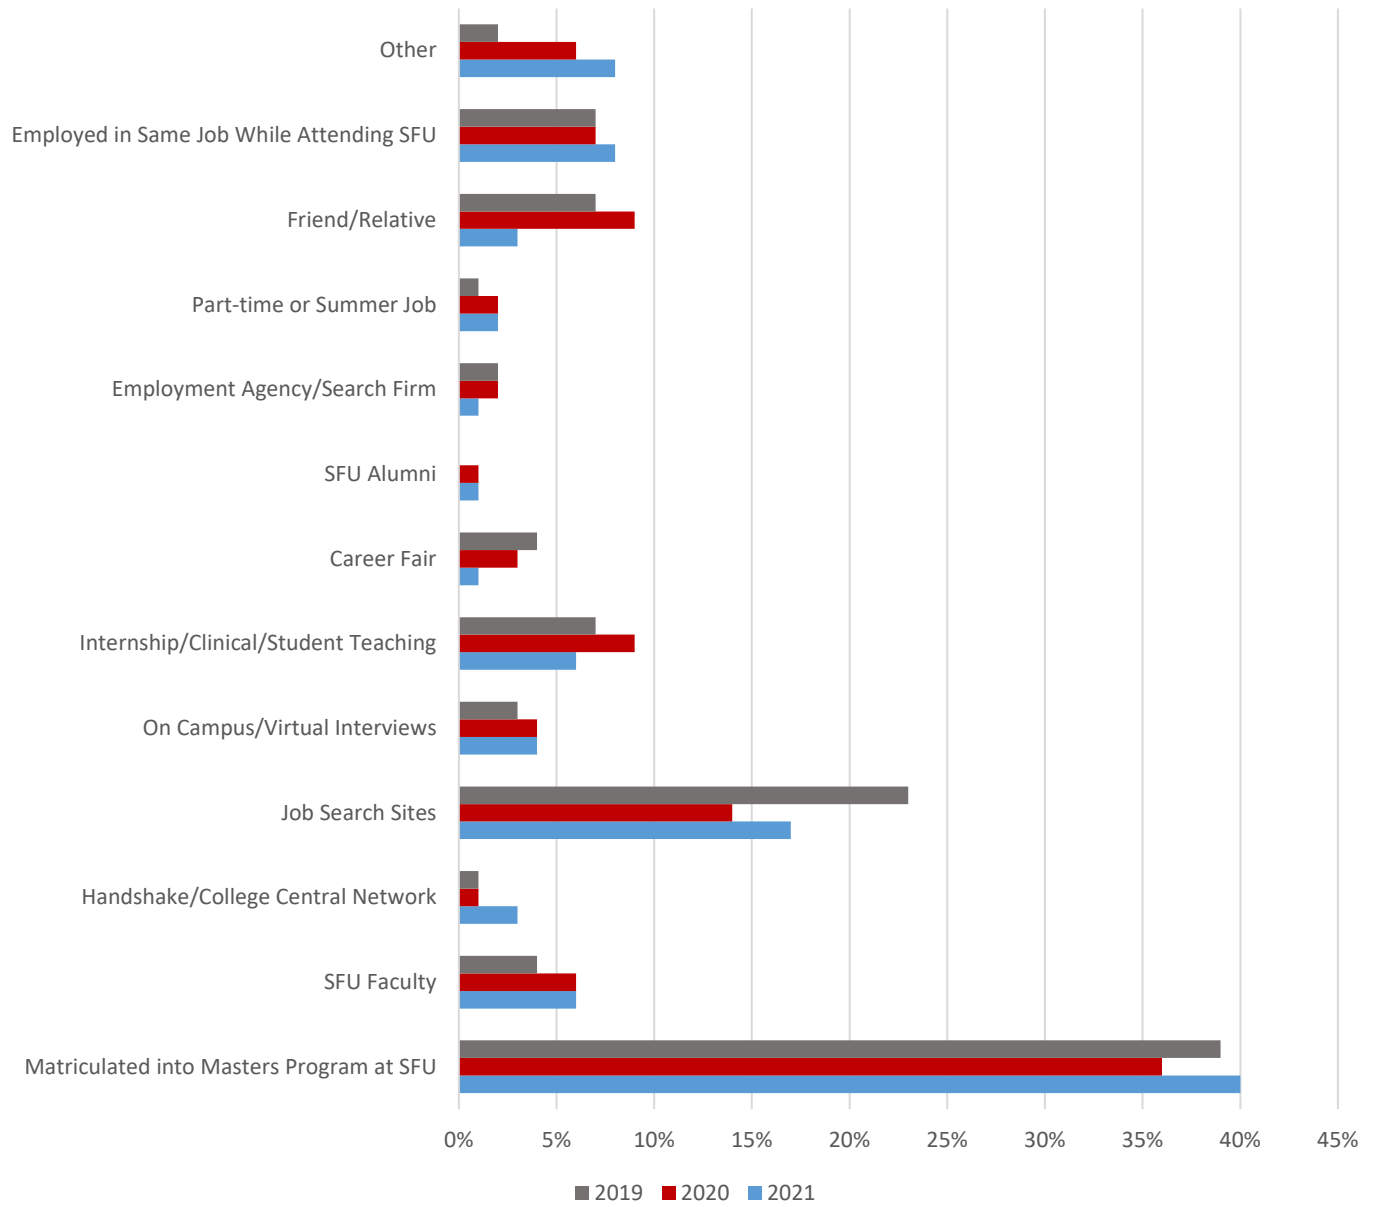

Method(s) Used to Secure Employment/Graduate School