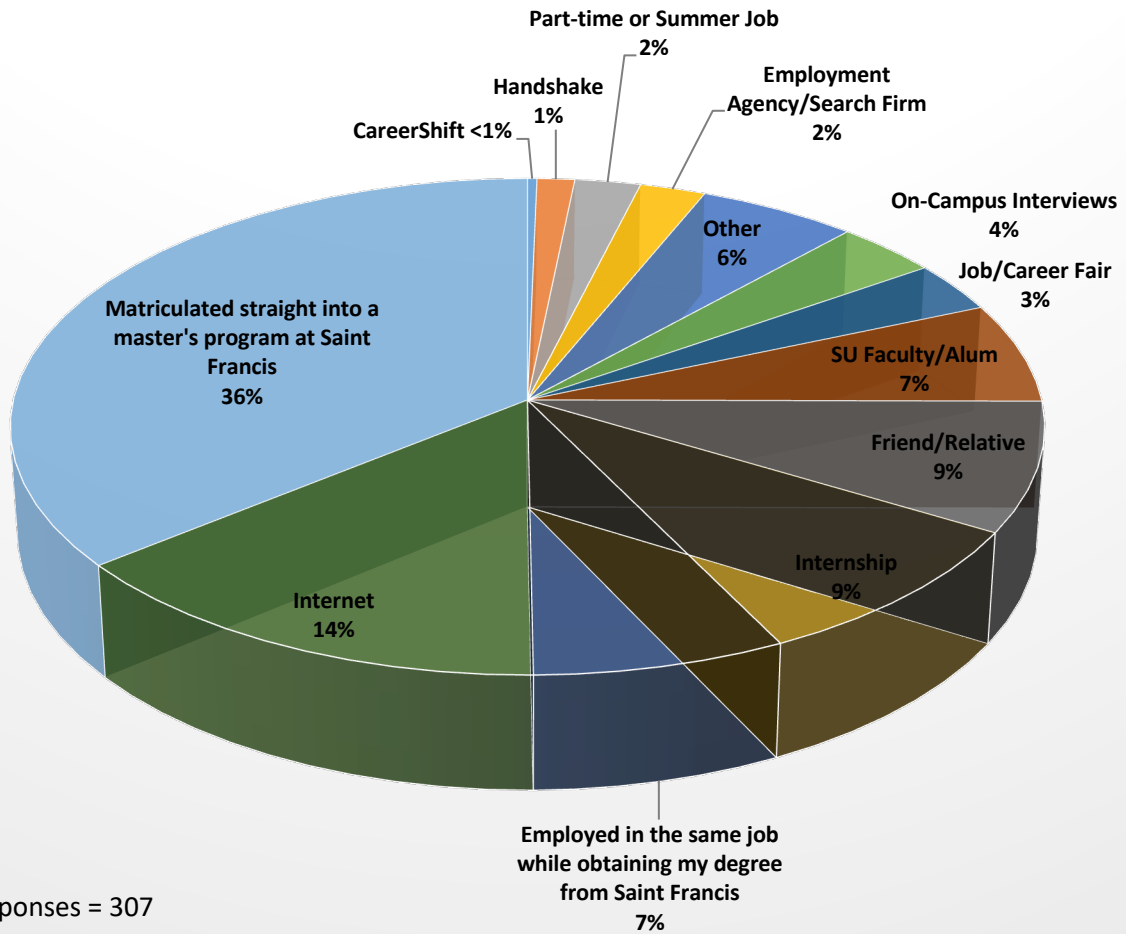

Method(s) Used to Secure Employment/Graduate School Class of 2020

Number of Responses = 307