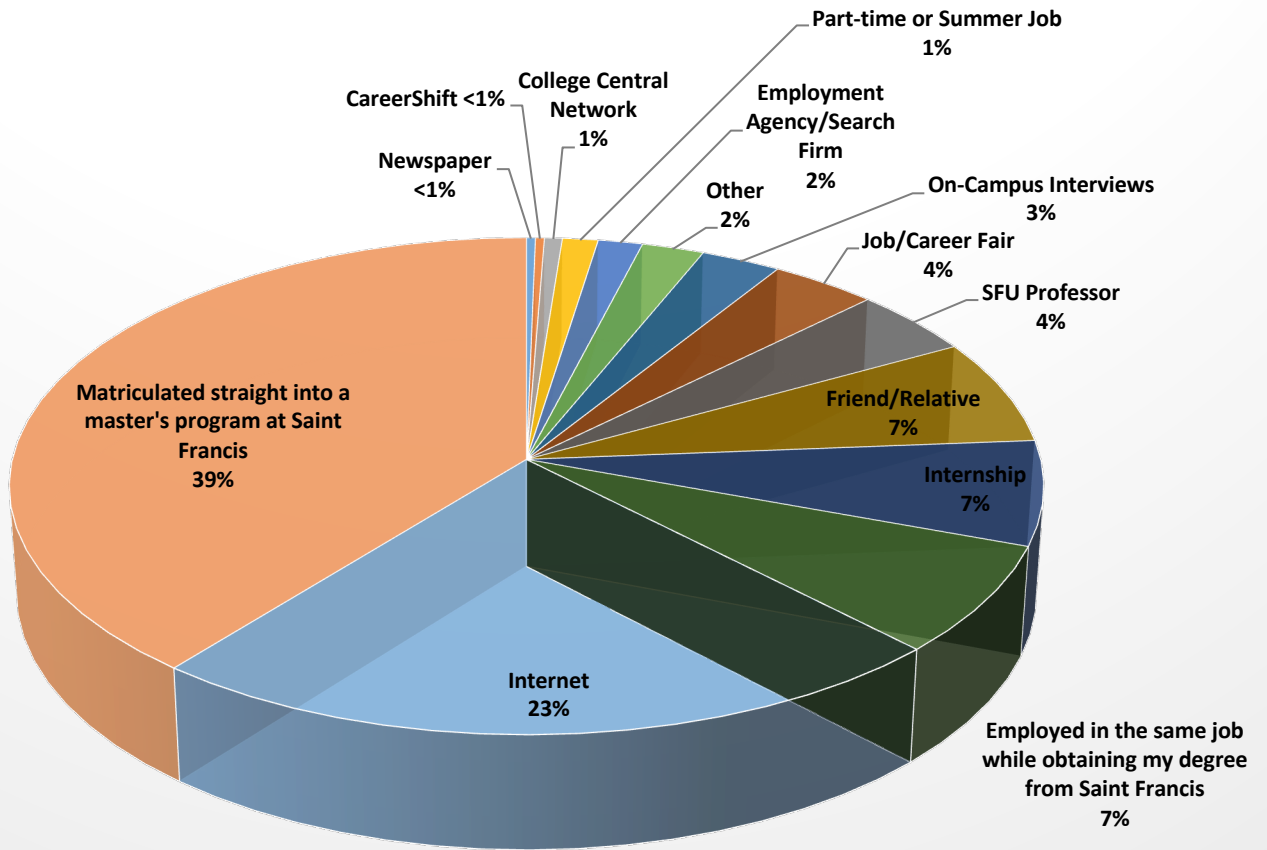

Method(s) Used to Secure Employment/Graduate School Class of 2019

Number of Responses = 287